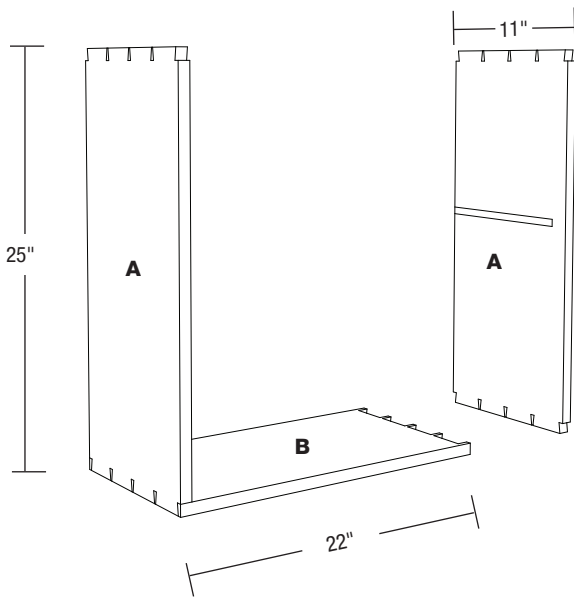

Adventure Chest

CARCASS

DOOR

Adventure Chest

Adventure Chest

No.	Item	Dimensions (in.)		
		T	W	L
2	A Sides	3/4	11	25
2	B Top/Bottom	3/4	11	22
1	C Shelf	3/4	10	21
2	D Back Rails	3/4	3	25
2	E Back Stiles	3/4	3	15
1	F Back Middle Stile	3/4	3	20
2	G Back Panel	1/4	7	20
4	H Door Rails	3/4	3	23 1/2
4	I Door Stiles	3/4	3	4 3/4
2	J Door Panels	1/4	5 1/4	18
2	K Drawer Box Sides	3/4	10	6 1/4
2	L Drawer Box Top/Bottom	3/4	10	20 1/2
1	M Drawer Box Divider	1/4	10	19 3/4
2	N Small Drawer Sides	1/2	2	8
2	O Small Drawer Front/Back	1/2	2	20 1/2
2	P Large Drawer Sides	1/2	3	8
2	Q Large Drawer Front/Back	1/2	3	20 1/2
2	R Drawer Bottoms	1/4	7 1/2	20
2	S Drawer Veneer	1/4	3	21

Hardware

Item

- 2 Hinges – Rockler Polished Brass Narrow Fixed Pin Hinge 2" L x 1-1/8" W
- 2 Pulls – Rockler 1-1/2" W Rectangular Recessed Ring Pull
- 4 Knobs – Cosmas 3312BB Brushed Brass Contemporary Finger Pull