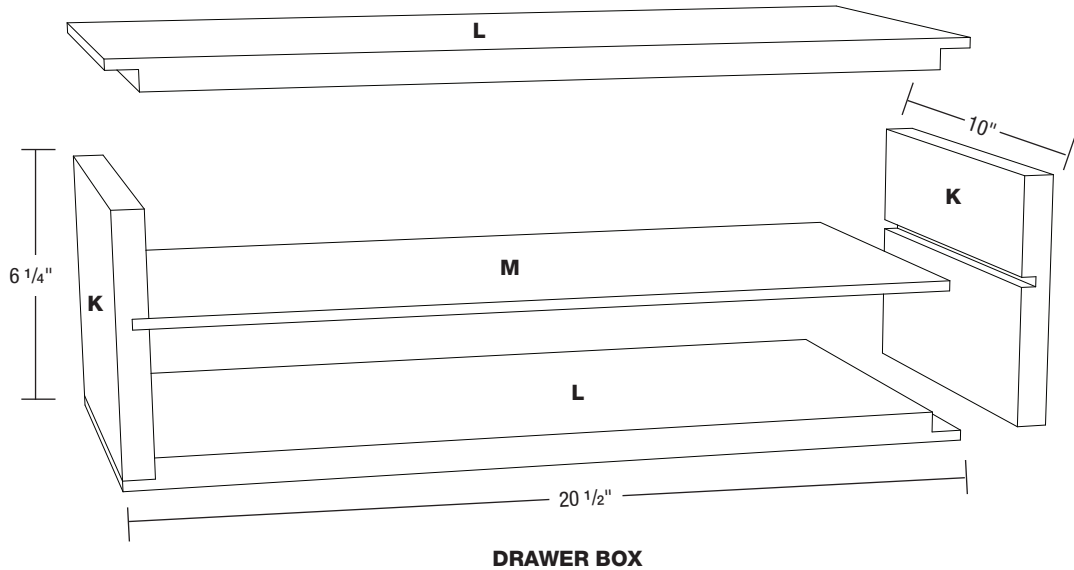

Adventure Chest

CARCASS

DOOR

Adventure Chest

Adventure Chest

No.	Item	Dimensions (in.)		
		T	W	L
2	A Sides	3/4	11	25
2	B Top/Bottom	3/4	11	22
1	C Shelf	3/4	10	21
2	D Back Rails	3/4	3	25
2	E Back Stiles	3/4	3	15
1	F Back Middle Stile	3/4	3	20
2	G Back Panel	1/4	7	20
4	H Door Rails	3/4	3	23 1/2
4	I Door Stiles	3/4	3	4 3/4
2	J Door Panels	1/4	5 1/4	18
2	K Drawer Box Sides	3/4	10	6 1/4
2	L Drawer Box Top/Bottom	3/4	10	20 1/2
1	M Drawer Box Divider	1/4	10	19 3/4
2	N Small Drawer Sides	1/2	2	8
2	O Small Drawer Front/Back	1/2	2	20 1/2
2	P Large Drawer Sides	1/2	3	8
2	Q Large Drawer Front/Back	1/2	3	20 1/2
2	R Drawer Bottoms	1/4	7 1/2	20
2	S Drawer Veneer	1/4	3	21

Hardware

Item

- 2 Hinges – Rockler Polished Brass Narrow Fixed Pin Hinge 2" L x 1-1/8" W
- 2 Pulls – Rockler 1-1/2" W Rectangular Recessed Ring Pull
- 4 Knobs – Cosmas 3312BB Brushed Brass Contemporary Finger Pull