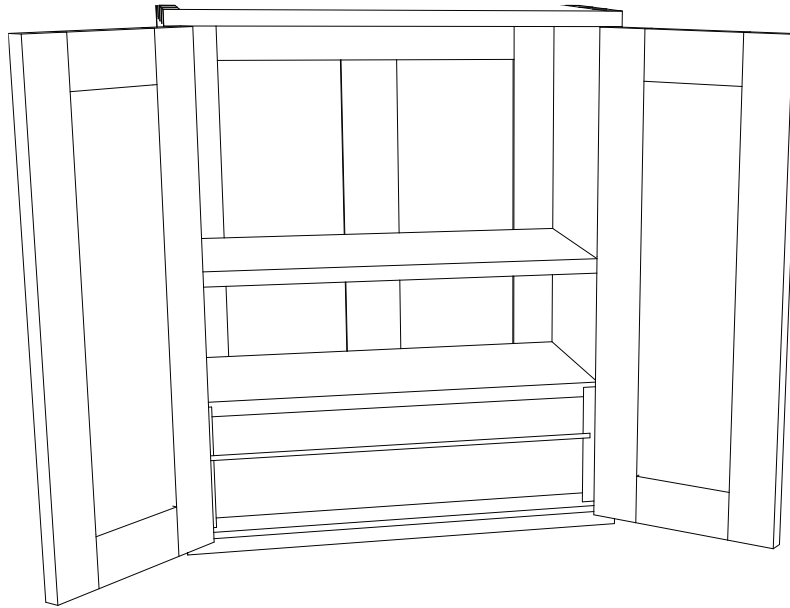

Adventure Chest

CARCASS

DOOR

Adventure Chest

Adventure Chest

No.	Item	Dimensions (in.)		
		T	W	L
2	A Sides	3/4	11	25
2	B Top/Bottom	3/4	11	22
1	C Shelf	3/4	10	21
2	D Back Rails	3/4	3	25
2	E Back Stiles	3/4	3	15
1	F Back Middle Stile	3/4	3	20
2	G Back Panel	1/4	7	20
4	H Door Rails	3/4	3	23 1/2
4	I Door Stiles	3/4	3	4 3/4
2	J Door Panels	1/4	5 1/4	18
2	K Drawer Box Sides	3/4	10	6 1/4
2	L Drawer Box Top/Bottom	3/4	10	20 1/2
1	M Drawer Box Divider	1/4	10	19 3/4
2	N Small Drawer Sides	1/2	2	8
2	O Small Drawer Front/Back	1/2	2	20 1/2
2	P Large Drawer Sides	1/2	3	8
2	Q Large Drawer Front/Back	1/2	3	20 1/2
2	R Drawer Bottoms	1/4	7 1/2	20
2	S Drawer Veneer	1/4	3	21

Hardware

Item

- 2 Hinges – Rockler Polished Brass Narrow Fixed Pin Hinge 2" L x 1-1/8" W
- 2 Pulls – Rockler 1-1/2" W Rectangular Recessed Ring Pull
- 4 Knobs – Cosmas 3312BB Brushed Brass Contemporary Finger Pull