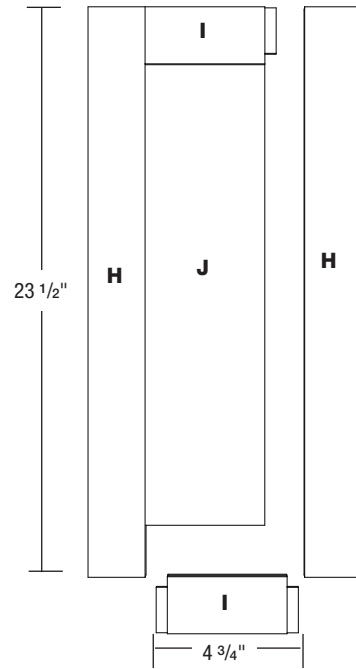

Adventure Chest

CARCASS

DOOR

Adventure Chest

Adventure Chest

No.	Item	Dimensions (in.)		
		T	W	L
2	A Sides	3/4	11	25
2	B Top/Bottom	3/4	11	22
1	C Shelf	3/4	10	21
2	D Back Rails	3/4	3	25
2	E Back Stiles	3/4	3	15
1	F Back Middle Stile	3/4	3	20
2	G Back Panel	1/4	7	20
4	H Door Rails	3/4	3	23 1/2
4	I Door Stiles	3/4	3	4 3/4
2	J Door Panels	1/4	5 1/4	18
2	K Drawer Box Sides	3/4	10	6 1/4
2	L Drawer Box Top/Bottom	3/4	10	20 1/2
1	M Drawer Box Divider	1/4	10	19 3/4
2	N Small Drawer Sides	1/2	2	8
2	O Small Drawer Front/Back	1/2	2	20 1/2
2	P Large Drawer Sides	1/2	3	8
2	Q Large Drawer Front/Back	1/2	3	20 1/2
2	R Drawer Bottoms	1/4	7 1/2	20
2	S Drawer Veneer	1/4	3	21

Hardware

Item

- 2 Hinges – Rockler Polished Brass Narrow Fixed Pin Hinge 2" L x 1-1/8" W
- 2 Pulls – Rockler 1-1/2" W Rectangular Recessed Ring Pull
- 4 Knobs – Cosmas 3312BB Brushed Brass Contemporary Finger Pull