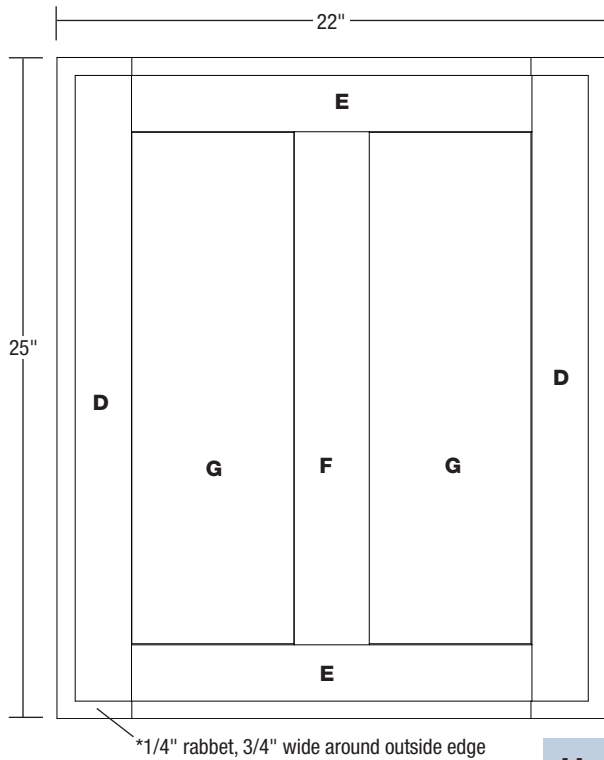

Adventure Chest

CARCASS

DOOR

Adventure Chest

Adventure Chest

No.	Item	Dimensions (in.)		
		T	W	L
2	A Sides	3/4	11	25
2	B Top/Bottom	3/4	11	22
1	C Shelf	3/4	10	21
2	D Back Rails	3/4	3	25
2	E Back Stiles	3/4	3	15
1	F Back Middle Stile	3/4	3	20
2	G Back Panel	1/4	7	20
4	H Door Rails	3/4	3	23 1/2
4	I Door Stiles	3/4	3	4 3/4
2	J Door Panels	1/4	5 1/4	18
2	K Drawer Box Sides	3/4	10	6 1/4
2	L Drawer Box Top/Bottom	3/4	10	20 1/2
1	M Drawer Box Divider	1/4	10	19 3/4
2	N Small Drawer Sides	1/2	2	8
2	O Small Drawer Front/Back	1/2	2	20 1/2
2	P Large Drawer Sides	1/2	3	8
2	Q Large Drawer Front/Back	1/2	3	20 1/2
2	R Drawer Bottoms	1/4	7 1/2	20
2	S Drawer Veneer	1/4	3	21

Hardware

Item

- 2 Hinges – Rockler Polished Brass Narrow Fixed Pin Hinge 2" L x 1-1/8" W
- 2 Pulls – Rockler 1-1/2" W Rectangular Recessed Ring Pull
- 4 Knobs – Cosmas 3312BB Brushed Brass Contemporary Finger Pull